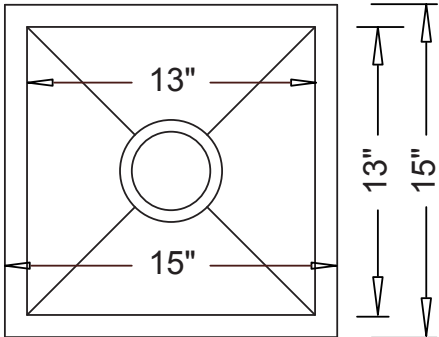

Undermount Kitchen

--- Dimensions ---	
Outer:	15" x 15" x 9"
Inner:	13" x 13" x 9"

Model	Description	Colors / Finishes
R-ZS-500 "Radial Libation"	Undermount Sink	N/A

Included Components

- Mounting Clips
- Cut-out template

Product Specification

This sink shall be a single compartment with 20° inside rounded corner bowl. It shall be 15" in length and 15" in width, with an overall depth of 9". Sink shall be made of 18 gauge stainless steel. Sink shall include installation hardware. Sink shall be UrbanPlace Model R-ZS-500 "Radial Libation".

R-ZS-500 "Radial Libation"

TECHNICAL INFORMATION

-- Fixture -- *	
Basin Area	13" x 13" x 9"
Drain Hole Diameter	3-5/8"
*Approximate measurements for comparison only.	

Product Image

Front View

Top View

Product Diagram